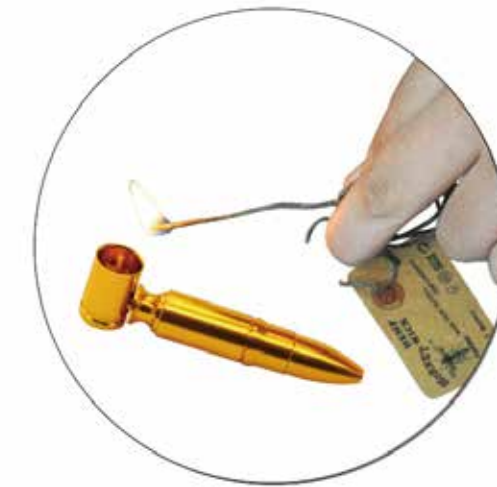

ITEM NO.:AC517-L

■ DESCRIPTION:

- SIZE:5.03 meters
- WEIGHT: 6g/pcs
- MATERIAL: wax rope
- PACKAGE:
1 roll/sticker
12 roll/display box

ITEM NO.:AC018

■ DESCRIPTION:

- SIZE:1 m
- WEIGHT:160g/box
- MATERIAL: wax rope
- PACKAGE:
1 roll/card
60 cards/display box